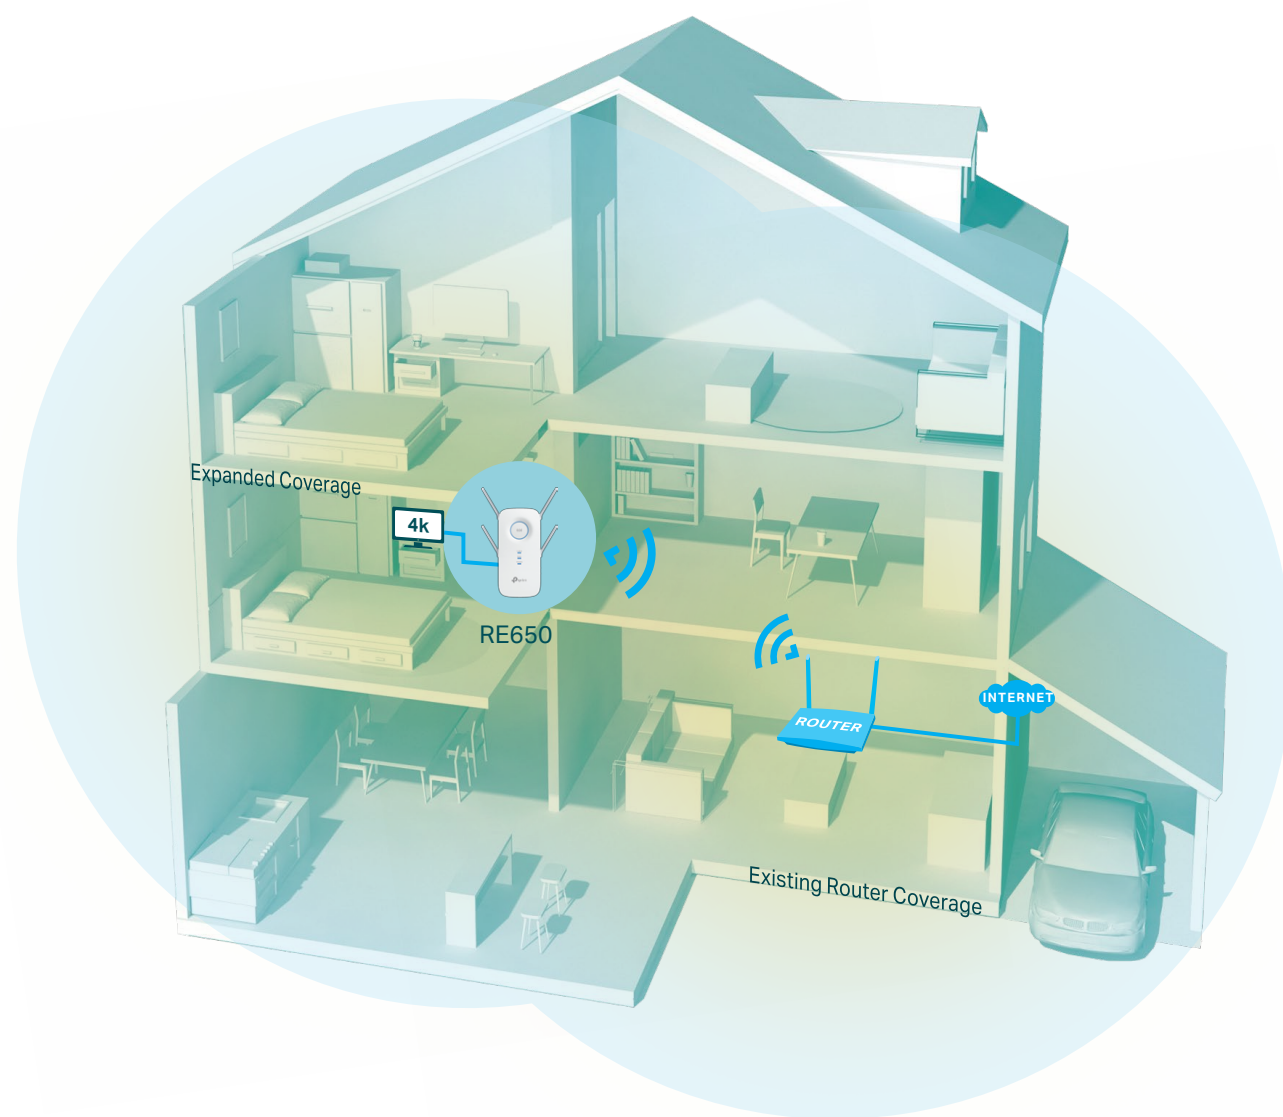

Highlights

Eliminate Wi-Fi Dead Zones with Powerful Wi-Fi

The AC2600 MU-MIMO Wi-Fi Range Extender connects to your router wirelessly, strengthening and expanding its signal into areas it can't reach on its own, achieving speeds of 800 Mbps on the 2.4 GHz band and 1733 Mbps on the 5 GHz band.†

8-Stream Dual Band

Separate 2.4 GHz and 5 GHz Wi-Fi bands allow more devices to connect to your network without reducing performance.

4 x 4 MU-MIMO

Improves overall speed and Wi-Fi throughput with 4x faster performance by simultaneous communication to multiple devices.△

Dual-Core CPU

Power through multiple complex tasks with ease, delivering fast and stable overall performance

Beamforming Technology

Send targeted Wi-Fi signal to individual devices for stronger connection and farther coverage.

Access Point Mode

Create a new Wi-Fi access point to enhance your wired network with Wi-Fi capability.

Easy Setup and Management

Via the WPS button / Tether app / Web UI.